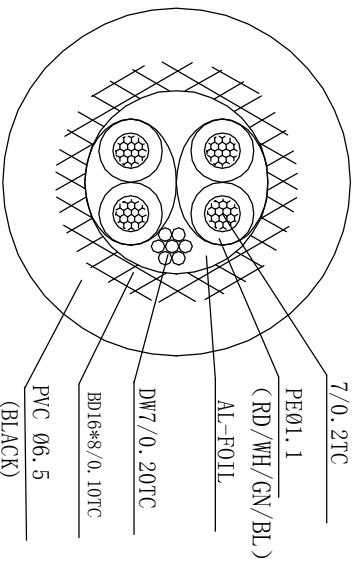

1		2		3		4		5		6		7		8	
ISS	ZONE	REVISIONS													
DESCRIPTION \ PER REQUEST \ DATE															
V	OPEN	Open drawings to customers													

ENOVA - PROFESSIONAL DMX CABLE

L = 1M / 2M / 3M / 4M

CABLE NO.: EC-L1-Bulk-100

CABLE SECTION (6/1)

Small size sleeve: 168x109MM

Part No.
EC-L1-XLFM5-1
EC-L1-XLFM5-2
EC-L1-XLFM5-3
EC-L1-XLFM5-4

DIMENSIONS ARE IN MILLIMETERS		APPROVED		DATE		TITLE	
UNLESS OTHERWISE SPECIFIED TOLERANCES		CHECKED		DATE		Connector Distribution GmbH	
ANGLES = ±5°		DRAWN		DATE		XLR 5PIN MALE TO XLR 5PIN FEMALE(L=1M/2M/3M/4M)	
UP TO 6 = ±0.2		QINSUN		2020-01-03		PART NO. EC-L1-XLFM5-1	
6-40 = ±0.4		FILE NO.				REV. A1	
40-120 = ±0.6		ERP LINK:					
120-315 = ±1		SCALE		1/1			
ABOVE 315 = ±50							
THIRD_ANGLE							