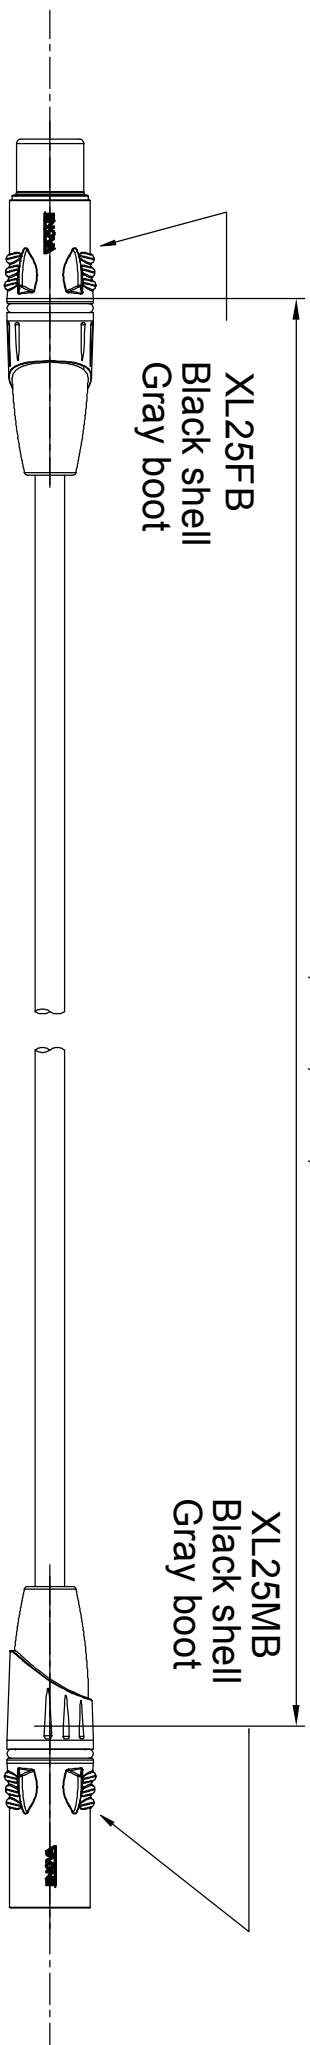

1		2		3		4		5		6		7		8	
ISS	ZONE	REVISIONS													
DESCRIPTION \ PER REQUEST \ DATE															
V	OPEN	Open drawings to customers													

ENOVA - PROFESSIONAL DMX CABLE

L = 1M / 2M / 3M / 4M

CABLE NO.: EC-L1-Bulk-100

CABLE SECTION (6/1)

Small size sleeve: 168x109MM

Part No.
EC-L1-XLFM5-1
EC-L1-XLFM5-2
EC-L1-XLFM5-3
EC-L1-XLFM5-4

DIMENSIONS ARE IN MILLIMETERS		APPROVED		DATE		TITLE	
UNLESS OTHERWISE SPECIFIED TOLERANCES		CHECKED		DATE		Connector Distribution GmbH	
ANGLES = ±5°		DRAWN		DATE		XLR 5PIN MALE TO XLR 5PIN FEMALE(L=1M/2M/3M/4M)	
UP TO 6 = ±0.2		QINSUN		2020-01-03		PART NO. EC-L1-XLFM5-1	
6-40 = ±0.4		FILE NO.				REV. A1	
40-120 = ±0.6		ERP LINK:					
120-315 = ±1		SCALE		1/1			
ABOVE 315 = ±50							
THIRD_ANGLE							