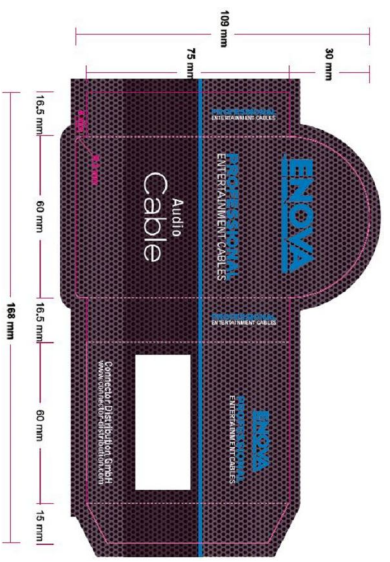

1		2		3		4		5		6		7		8	
ISS	ZONE	REVISIONS													
DESCRIPTION \ PER REQUEST \ DATE															
V	OPEN	Open drawings to customers													

ENOVA - PROFESSIONAL DMX CABLE

L = 1M / 2M / 3M / 4M

CABLE NO.: EC-L1-Bulk-100

CABLE SECTION (6/1)

Small size sleeve: 168x109MM

Part No.
EC-L1-XLFM5-1
EC-L1-XLFM5-2
EC-L1-XLFM5-3
EC-L1-XLFM5-4

DIMENSIONS ARE IN MILLIMETERS		APPROVED		DATE		TITLE	
UNLESS OTHERWISE SPECIFIED TOLERANCES		CHECKED		DATE		Connector Distribution GmbH	
ANGLES = ±5°		DRAWN		DATE		XLR 5PIN MALE TO XLR 5PIN FEMALE(L=1M/2M/3M/4M)	
UP TO 6 = ±0.2		QINSUN		2020-01-03		PART NO. EC-L1-XLFM5-1	
6-40 = ±0.4		FILE NO.				REV. A1	
40-120 = ±0.6		ERP LINK:					
120-315 = ±1		SCALE		1/1			
ABOVE 315 = ±50							
THIRD_ANGLE							