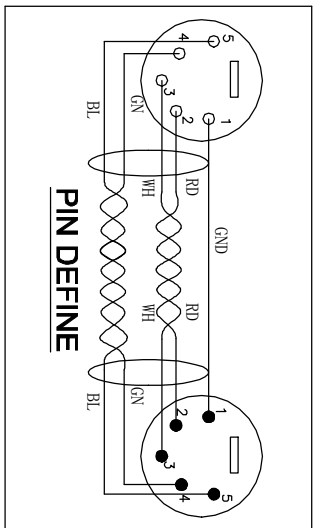

1		2		3		4		5		6		7		8	
ISS	ZONE	REVISIONS													
DESCRIPTION \ PER REQUEST \ DATE															
V	OPEN	Open drawings to customers													

ENOVA - PROFESSIONAL DMX CABLE

L = 1M / 2M / 3M / 4M

CABLE NO.: EC-L1-Bulk-100

CABLE SECTION (6/1)

Small size sleeve: 168x109MM

Part No.
EC-L1-XLFM5-1
EC-L1-XLFM5-2
EC-L1-XLFM5-3
EC-L1-XLFM5-4

DIMENSIONS ARE IN MILLIMETERS		APPROVED		DATE		TITLE	
UNLESS OTHERWISE SPECIFIED TOLERANCES		CHECKED		DATE		Connector Distribution GmbH	
ANGLES = ±5°		DRAWN		DATE		XLR 5PIN MALE TO XLR 5PIN FEMALE(L=1M/2M/3M/4M)	
UP TO 6 = ±0.2		QINSUN		2020-01-03		PART NO. EC-L1-XLFM5-1	
6-40 = ±0.4		FILE NO.				REV. A1	
40-120 = ±0.6		ERP LINK:					
120-315 = ±1		SCALE		1/1			
ABOVE 315 = ±50							
THIRD_ANGLE							