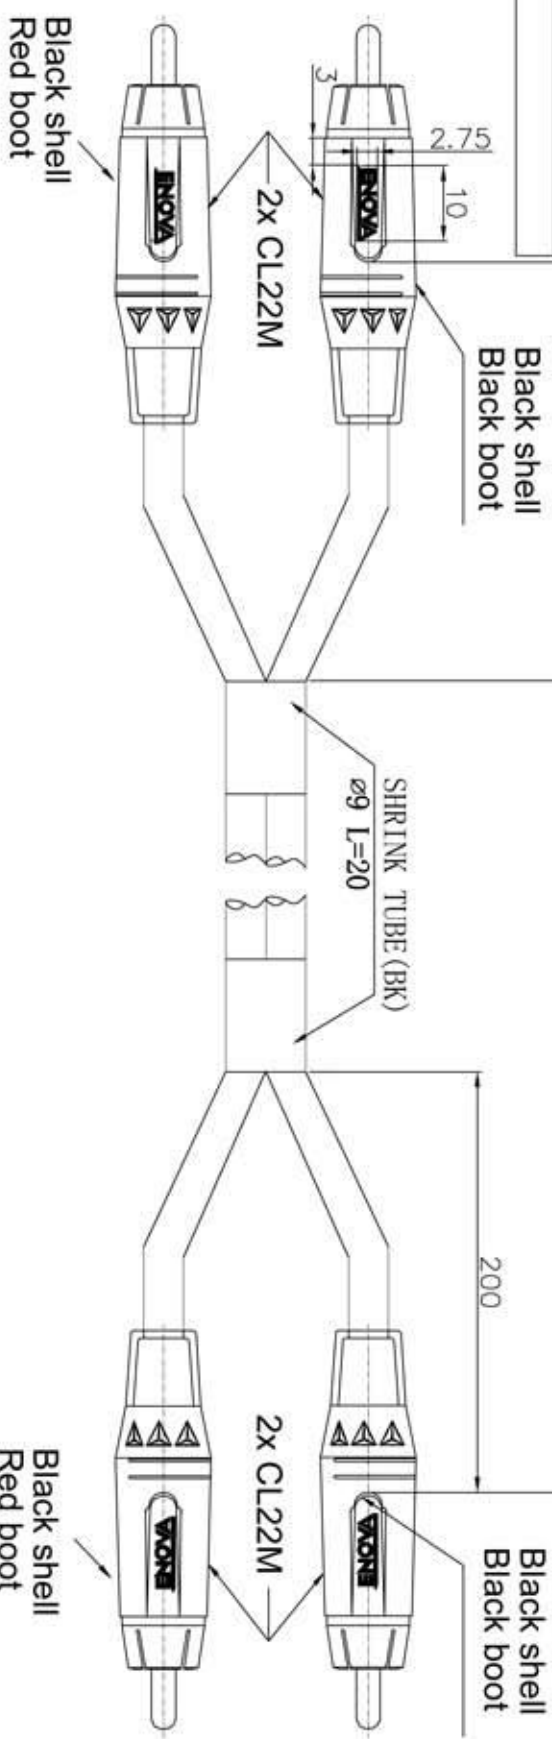

ISS	ZONE	DESCRIPTION\PER REQUEST\DATE
V	OPEN	Open drawings to customers

REVISIONS

1 2 3 4 5 6 7 8

ENOVA - PROFESSIONAL AUDIO CABLE

L=1M/2M/3M/4M

CABLE NO.: EC-A3-Bulk-100

Small size sleeve: 168x109MM

DIMENSIONS ARE IN MILLIMETERS

UNLESS OTHERWISE SPECIFIED TOLERANCES

ANGLES = ±5°

UP TO 6 = ±0.2

6-40 = ±0.4

40-120 = ±0.6

120-315 = ±1

ABOVE 315 = ±1.6

THIRD_ANGLE

SCALE 1/1

APPROVED DATE

CHECKED DATE

DRAWN QINSUN DATE 2020-01-03

ERR LINK:

TITLE

Connector Distribution GmbH

Part No.

EC-A3-CLMM-1

EC-A3-CLMM-2

EC-A3-CLMM-3

EC-A3-CLMM-4

2XRCA TO 2XRCA(L=1M/2M/3M/4M)

Part No.

EC-A3-CLMM-1

EC-A3-CLMM-2