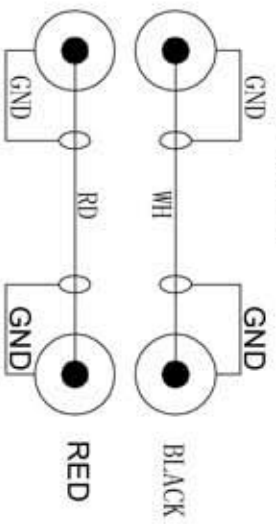

ISS	ZONE	DESCRIPTION\PER REQUEST\DATE
V	OPEN	Open drawings to customers

REVISIONS

1 2 3 4 5 6 7 8

ENOVA - PROFESSIONAL AUDIO CABLE

L=1M/2M/3M/4M

CABLE NO.: EC-A3-Bulk-100

Small size sleeve: 168x109MM

DIMENSIONS ARE IN MILLIMETERS

UNLESS OTHERWISE SPECIFIED TOLERANCES

ANGLES = ±5°

UP TO 6 = ±0.2

6-40 = ±0.4

40-120 = ±0.6

120-315 = ±1

ABOVE 315 = ±1.6

THIRD_ANGLE

EC-A3-CLMM-1

EC-A3-CLMM-2

EC-A3-CLMM-3

EC-A3-CLMM-4

2XRCA TO 2XRCA(L=1M/2M/3M/4M)

Part No.

EC-A3-CLMM-1

EC-A3-CLMM-2