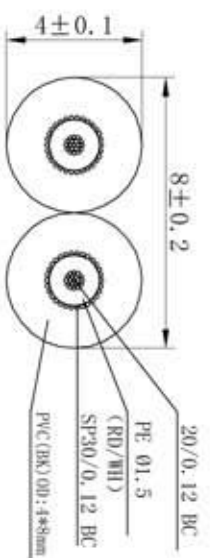

ISS	ZONE	DESCRIPTION\PER REQUEST\DATE
V	OPEN	Open drawings to customers

REVISIONS

1 2 3 4 5 6 7 8

ENOVA - PROFESSIONAL AUDIO CABLE

L=1M/2M/3M/4M

CABLE NO.: EC-A3-Bulk-100

Small size sleeve: 168x109MM

DIMENSIONS ARE IN MILLIMETERS

UNLESS OTHERWISE SPECIFIED TOLERANCES

ANGLES = ±5°

UP TO 6 = ±0.2

6-40 = ±0.4

40-120 = ±0.6

120-315 = ±1

ABOVE 315 = ±1.6

THIRD_ANGLE

EC-A3-CLMM-1

EC-A3-CLMM-2

EC-A3-CLMM-3

EC-A3-CLMM-4

2XRCA TO 2XRCA(L=1M/2M/3M/4M)

Part No.

EC-A3-CLMM-1

EC-A3-CLMM-2