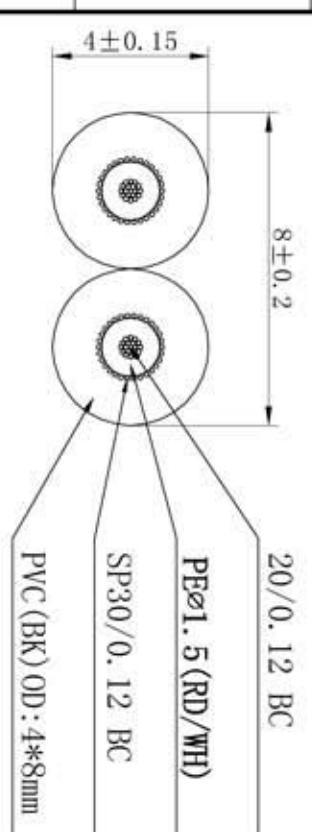

1		2		3		4		5		6		7		8	
ISS	ZONE	DESCRIPTION\PER REQUEST\DATE													
V	OPEN	Open drawings to customers													

ENOVA - PROFESSIONAL AUDIO CABLE

CABLE NO. : EC-A3-Bulk-100

Small size sleeve : 168x109MM

Part No.
EC-A3-PSMPLM-1
EC-A3-PSMPLM-2
EC-A3-PSMPLM-3
EC-A3-PSMPLM-4

NO.	DESCRIPTION	MATERIAL	FINISH	Q'TY	DRAWING NO.
1					

DIMENSIONS ARE IN MILLIMETERS		APPROVED	DATE
UNLESS OTHERWISE SPECIFIED			
TOLERANCES		CHECKED	DATE
ANGLES = ±5°		DRAWN	DATE
UP TO 6 = ±0.2		QINSUN	2020-01-03
6-40 = ±0.4		FILE NO.	
40-120 = ±0.6		THIRD_ANGLE	
120-315 = ±1		SCALE	1/1
ABOVE 315 = ±1.6		ERP LINK:	

Connector Distribution GmbH		PART NO.	REV.
TITLE		EC-A3-PSMPLM-1	A1
3.5MM STEREO TO 2x6.3MM MONO(L=1M/2M/3M/4M)			