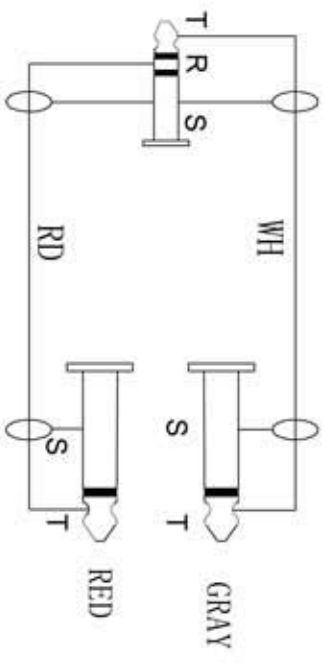

1		2		3		4		5		6		7		8	
ISS	ZONE	DESCRIPTION\PER REQUEST\DATE													
V	OPEN	Open drawings to customers													

ENOVA - PROFESSIONAL AUDIO CABLE

CABLE NO. : EC-A3-Bulk-100

Small size sleeve : 168x109MM

Part No.
EC-A3-PSMPLM-1
EC-A3-PSMPLM-2
EC-A3-PSMPLM-3
EC-A3-PSMPLM-4

NO.	DESCRIPTION	MATERIAL	FINISH	Q'TY	DRAWING NO.
1					

DIMENSIONS ARE IN MILLIMETERS		APPROVED	DATE
UNLESS OTHERWISE SPECIFIED			
TOLERANCES		CHECKED	DATE
ANGLES = ±5°		DRAWN	DATE
UP TO 6 = ±0.2		QINSUN	2020-01-03
6-40 = ±0.4		FILE NO.	
40-120 = ±0.6		THIRD_ANGLE	
120-315 = ±1		SCALE	1/1
ABOVE 315 = ±1.6		ERP LINK:	

Connector Distribution GmbH		PART NO.	REV.
TITLE		EC-A3-PSMPLM-1	A1
3.5MM STEREO TO 2x6.3MM MONO(L=1M/2M/3M/4M)			