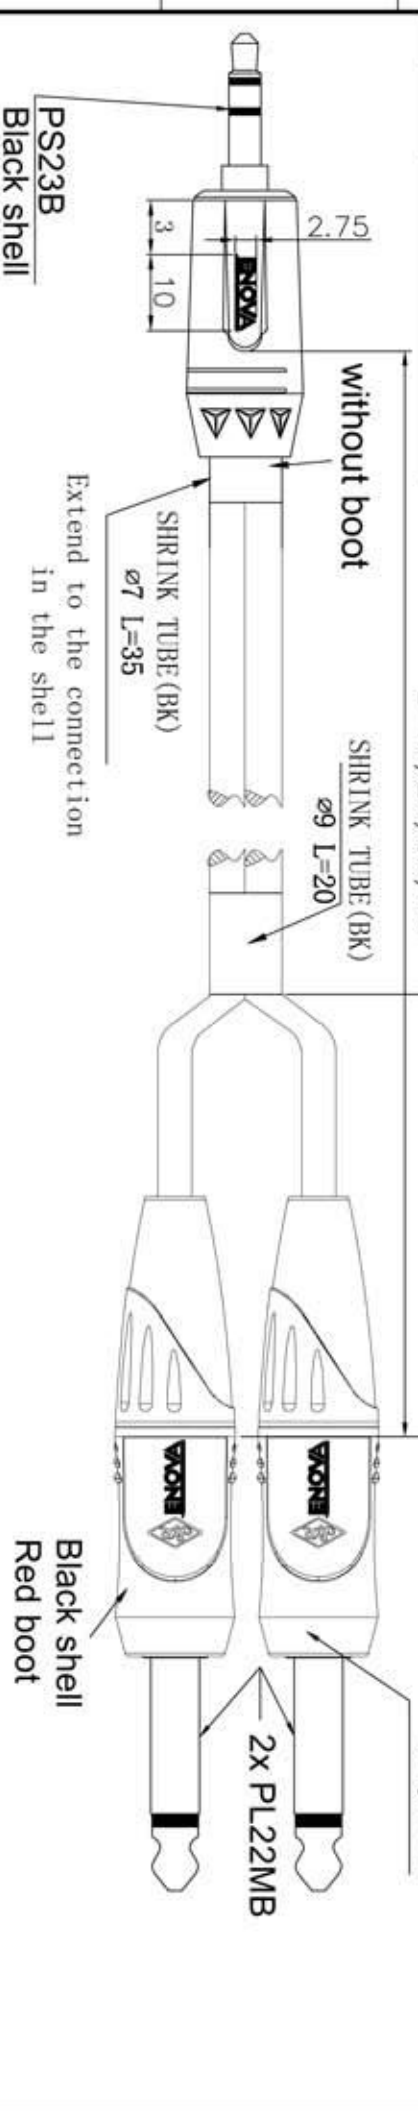

1		2		3		4		5		6		7		8	
ISS	ZONE	DESCRIPTION\PER REQUEST\DATE													
V	OPEN	Open drawings to customers													

ENOVA - PROFESSIONAL AUDIO CABLE

CABLE NO. : EC-A3-Bulk-100

Small size sleeve : 168x109MM

Part No.
EC-A3-PSMPLM-1
EC-A3-PSMPLM-2
EC-A3-PSMPLM-3
EC-A3-PSMPLM-4

NO.	DESCRIPTION	MATERIAL	FINISH	Q'TY	DRAWING NO.
1					

DIMENSIONS ARE IN MILLIMETERS		APPROVED	DATE
UNLESS OTHERWISE SPECIFIED			
TOLERANCES		CHECKED	DATE
ANGLES = ±5°		DRAWN	DATE
UP TO 6 = ±0.2		QINSUN	2020-01-03
6-40 = ±0.4		FILE NO.	
40-120 = ±0.6		THIRD_ANGLE	
120-315 = ±1		SCALE	1/1
ABOVE 315 = ±1.6		ERP LINK:	

Connector Distribution GmbH		PART NO.	REV.
TITLE		EC-A3-PSMPLM-1	A1
3.5MM STEREO TO 2x6.3MM MONO(L=1M/2M/3M/4M)			