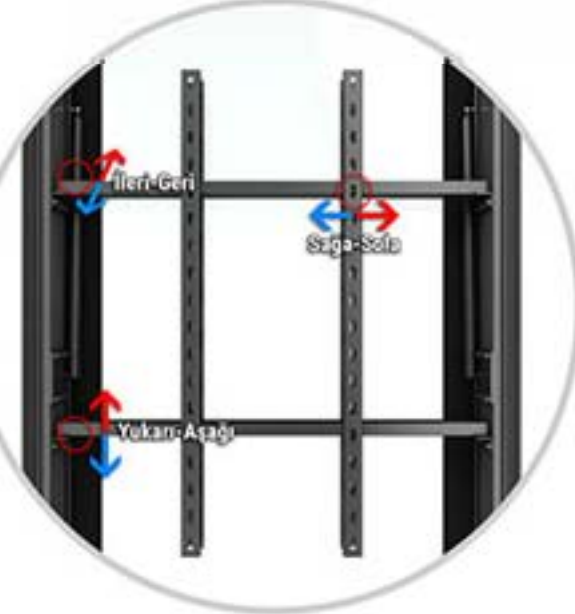

Ventilation devices available for
standard fans
Ventilation as Standard

4 mm Ceramic Painted
Tempered Glass

Displays easy to open
thanks the Gas
springs

VESA Compliant Mounting Solutions
for Monitor and TV Connections
to Turn Display in Any Direction
(up-down, back-forth, right-left)

Mini PC connection Area
in VESA Standards

Internal Fan Spaces
for an Extra Ventilation
(Optional)

PDU with Current
Circuit Protection &
On-Off Switch

4 Noktadan
Kilit Mekanizması