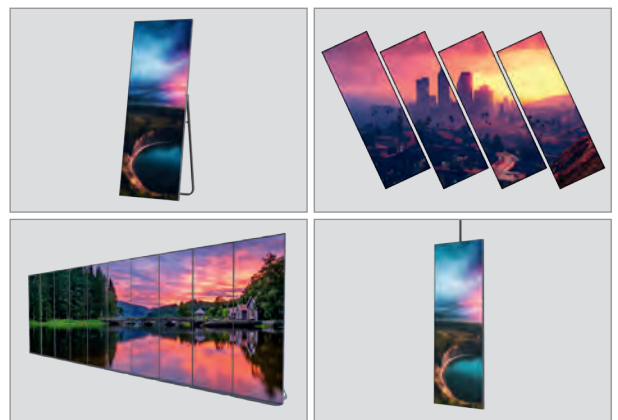

LEDUP

PLUG & PLAY LED SCREEN SOLUTIONS FOR INDOOR AND OUTDOOR PROJECTS

- → Key solutions for lower operational cost
- → No limit on advertisement content and change all content within 1 second
- → Turnkey solution for OOH digital advertisement
- → Integrated to centralized content management system
- → Customization for size, shape and color available upon request