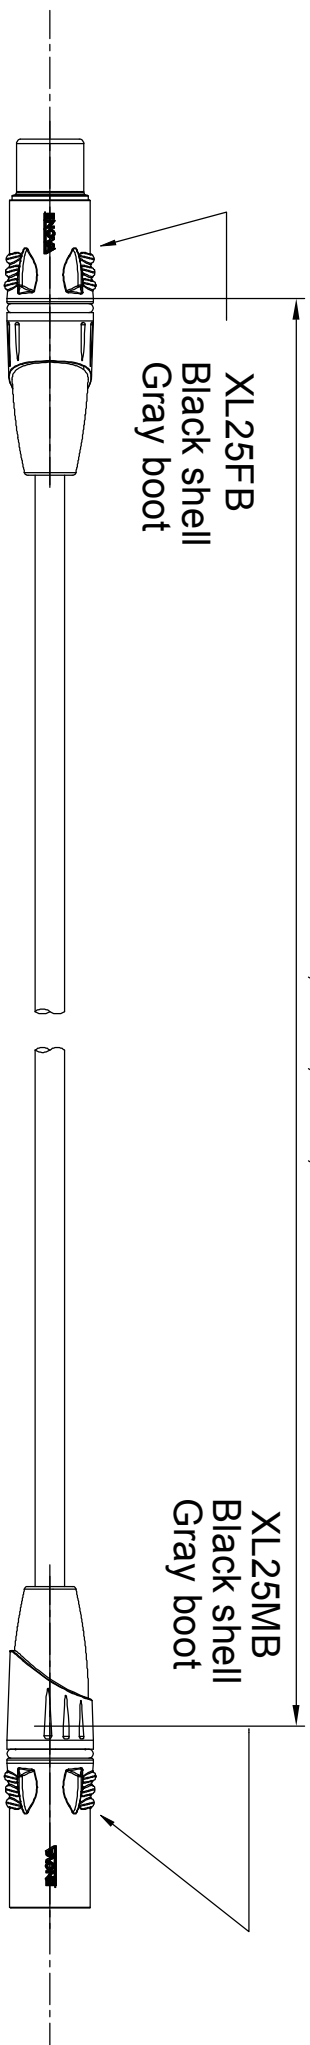

1		2		3		4		5		6		7		8	
ISS	ZONE	REVISIONS													
DESCRIPTION \ PER REQUEST \ DATE															
V	OPEN	Open drawings to customers													

ENOVA - PROFESSIONAL DMX CABLE

L = 1M / 2M / 3M / 4M

CABLE NO.: EC-L1-Bulk-100

CABLE SECTION (6/1)

Small size sleeve: 168x109MM

Part No.
EC-L1-XLFM5-1
EC-L1-XLFM5-2
EC-L1-XLFM5-3
EC-L1-XLFM5-4

DIMENSIONS ARE IN MILLIMETERS		APPROVED	DATE	TITLE	
UNLESS OTHERWISE SPECIFIED TOLERANCES		CHECKED	DATE	<b>Connector Distribution GmbH</b>	
ANGLES = ±5°		DRAWN	DATE	XLR 5PIN MALE TO XLR 5PIN FEMALE(L=1M/2M/3M/4M)	
UP TO 6 = ±0.2		FILE NO.		PART NO. EC-L1-XLFM5-1	
6-40 = ±0.4		ERP LINK:		REV. A1	
40-120 = ±0.6		SCALE	1/1		
120-315 = ±1					
ABOVE 315 = ±50					