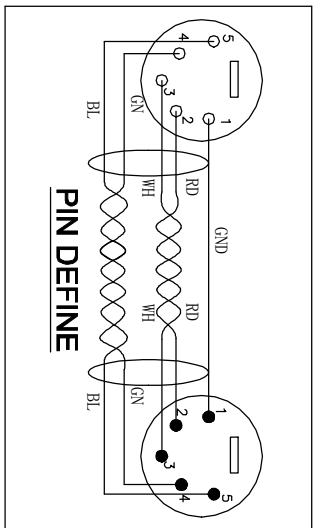

1		2		3		4		5		6		7		8	
ISS	ZONE	REVISIONS													
DESCRIPTION \ PER REQUEST \ DATE															
V	OPEN	Open drawings to customers													

ENOVA - PROFESSIONAL DMX CABLE

L = 1M / 2M / 3M / 4M

CABLE NO.: EC-L1-Bulk-100

CABLE SECTION (6/1)

Small size sleeve: 168x109MM

Part No.
EC-L1-XLFM5-1
EC-L1-XLFM5-2
EC-L1-XLFM5-3
EC-L1-XLFM5-4

DIMENSIONS ARE IN MILLIMETERS		APPROVED	DATE	TITLE	
UNLESS OTHERWISE SPECIFIED TOLERANCES		CHECKED	DATE	<b>Connector Distribution GmbH</b>	
ANGLES = ±5°		DRAWN	DATE	XLR 5PIN MALE TO XLR 5PIN FEMALE(L=1M/2M/3M/4M)	
UP TO 6 = ±0.2		FILE NO.		PART NO. EC-L1-XLFM5-1	
6-40 = ±0.4		ERP LINK:		REV. A1	
40-120 = ±0.6		SCALE	1/1		
120-315 = ±1					
ABOVE 315 = ±50					