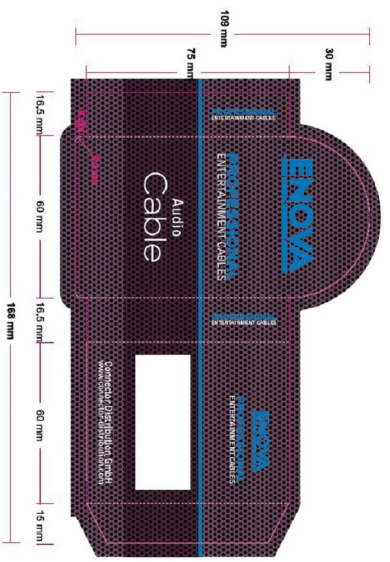

1		2		3		4		5		6		7		8	
ISS	ZONE	REVISIONS													
DESCRIPTION \ PER REQUEST \ DATE															
V	OPEN	Open drawings to customers													

ENOVA - PROFESSIONAL DMX CABLE

L = 1M / 2M / 3M / 4M

CABLE NO.: EC-L1-Bulk-100

CABLE SECTION (6/1)

Small size sleeve: 168x109MM

Part No.
EC-L1-XLFM5-1
EC-L1-XLFM5-2
EC-L1-XLFM5-3
EC-L1-XLFM5-4

DIMENSIONS ARE IN MILLIMETERS		APPROVED	DATE	TITLE	
UNLESS OTHERWISE SPECIFIED TOLERANCES		CHECKED	DATE	<b>Connector Distribution GmbH</b>	
ANGLES = ±5°		DRAWN	DATE	XLR 5PIN MALE TO XLR 5PIN FEMALE(L=1M/2M/3M/4M)	
UP TO 6 = ±0.2		FILE NO.		PART NO. EC-L1-XLFM5-1	
6-40 = ±0.4		ERP LINK:		REV. A1	
40-120 = ±0.6		SCALE	1/1		
120-315 = ±1					
ABOVE 315 = ±50					