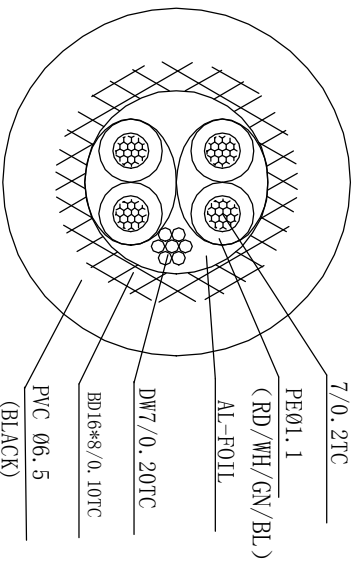

1		2		3		4		5		6		7		8	
ISS	ZONE	REVISIONS													
DESCRIPTION \ PER REQUEST \ DATE															
V	OPEN	Open drawings to customers													

ENOVA - PROFESSIONAL DMX CABLE

L = 1M / 2M / 3M / 4M

CABLE NO.: EC-L1-Bulk-100

CABLE SECTION (6/1)

Small size sleeve: 168x109MM

Part No.
EC-L1-XLFM5-1
EC-L1-XLFM5-2
EC-L1-XLFM5-3
EC-L1-XLFM5-4

DIMENSIONS ARE IN MILLIMETERS		APPROVED	DATE	TITLE	
UNLESS OTHERWISE SPECIFIED TOLERANCES		CHECKED	DATE	<b>Connector Distribution GmbH</b>	
ANGLES = ±5°		DRAWN	DATE	XLR 5PIN MALE TO XLR 5PIN FEMALE(L=1M/2M/3M/4M)	
UP TO 6 = ±0.2		FILE NO.		PART NO. EC-L1-XLFM5-1	
6-40 = ±0.4		ERP LINK:		REV. A1	
40-120 = ±0.6		SCALE	1/1		
120-315 = ±1					
ABOVE 315 = ±50					