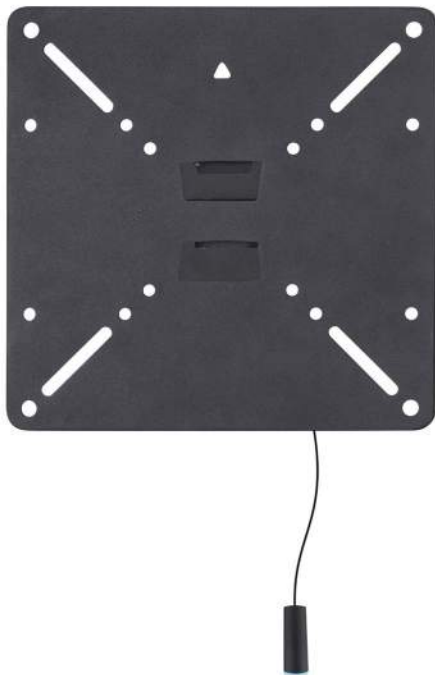

## M VESA Wallmount Tilt 75 100 200

Art No: 7 35 007 373 1039

This Small Flat Panel Tilt Wall Mount fits most small LCD screens on the market between 15" and 40" (VESA standard 50x50 75x75 100x100 200x100 200x200 mm).

M VESA Wallmount Tilt 75 100 200 is a tilt wall mount for small flat panel TVs or monitors that provides fingertip tilt for viewing from multiple angles.

- Smooth tilt adjustment
- Straps with smart magnets making access when mounting/ dismounting the TV from wall
- Slim distance to wall in tilt or no tilt mode
- Portrait or landscape mounting options
- Complete hardware kit included

### SPECIFICATIONS

M VESA Wallmount Tilt 75 100 200	
For screen size:	15-40"
Universal & VESA standard:	50x50 75x75 100x100 200x100 200x200 mm
EAN:	7 35 007 373 1039
Size in mm:*	260x220x17
Weight:	1,3 kg
Gross weight:	1,9 kg
Colour:	Black
Max load:	20 kg
Tilt: (min-max)	(-5) ° - 12°
Distance to wall:	40 mm
Distribution package:	10 pcs
Distribution package net weight:	13 kg
Distribution package gross weight:	19,3 kg
Warranty:	5 years