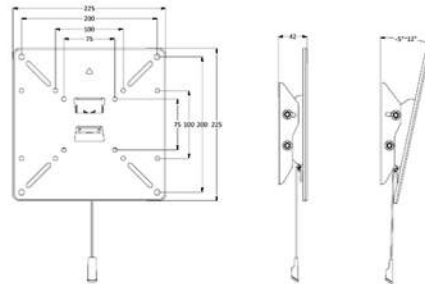

## M VESA Wallmount Tilt 75 100 200

Art No: 7 35 007 373 1039

This Small Flat Panel Tilt Wall Mount fits most small LCD screens on the market between 15" and 40" (VESA standard 50x50 75x75 100x100 200x100 200x200 mm).

M VESA Wallmount Tilt 75 100 200 is a tilt wall mount for small flat panel TVs or monitors that provides fingertip tilt for viewing from multiple angles.

- Smooth tilt adjustment
- Straps with smart magnets making access when mounting/ dismounting the TV from wall
- Slim distance to wall in tilt or no tilt mode
- Portrait or landscape mounting options
- Complete hardware kit included

### SPECIFICATIONS

M VESA Wallmount Tilt 75 100 200	
For screen size:	15-40"
Universal & VESA standard:	50x50 75x75 100x100 200x100 200x200 mm
EAN:	7 35 007 373 1039
Size in mm:*	260x220x17
Weight:	1,3 kg
Gross weight:	1,9 kg
Colour:	Black
Max load:	20 kg
Tilt: (min-max)	(-5) ° - 12°
Distance to wall:	40 mm
Distribution package:	10 pcs
Distribution package net weight:	13 kg
Distribution package gross weight:	19,3 kg
Warranty:	5 years