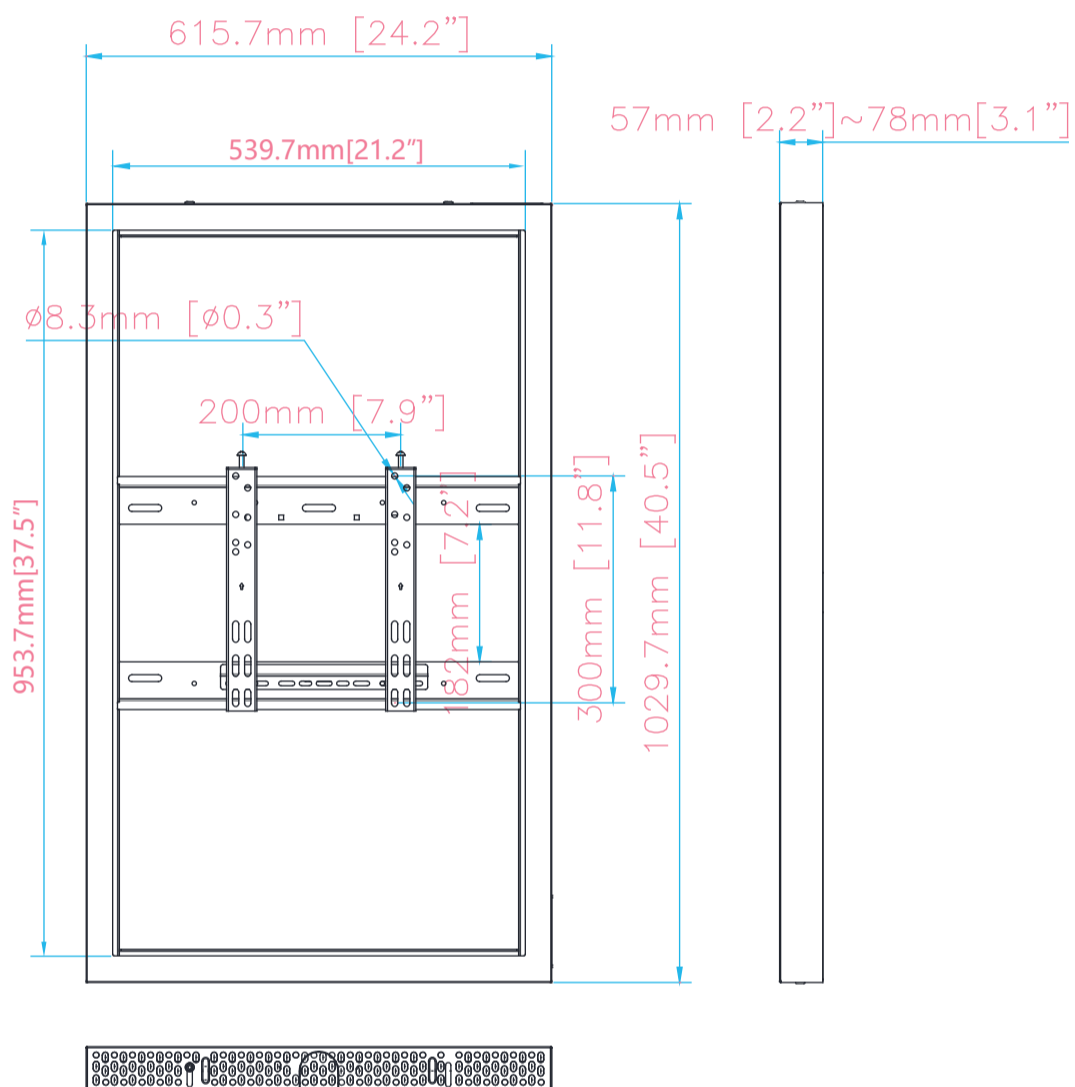

Outer measurements

Inner measurements

Applicable TV models:

LG: 43UH5F

Samsung: QBR/QMR/QHR43R QBC/QMC/QHC 43