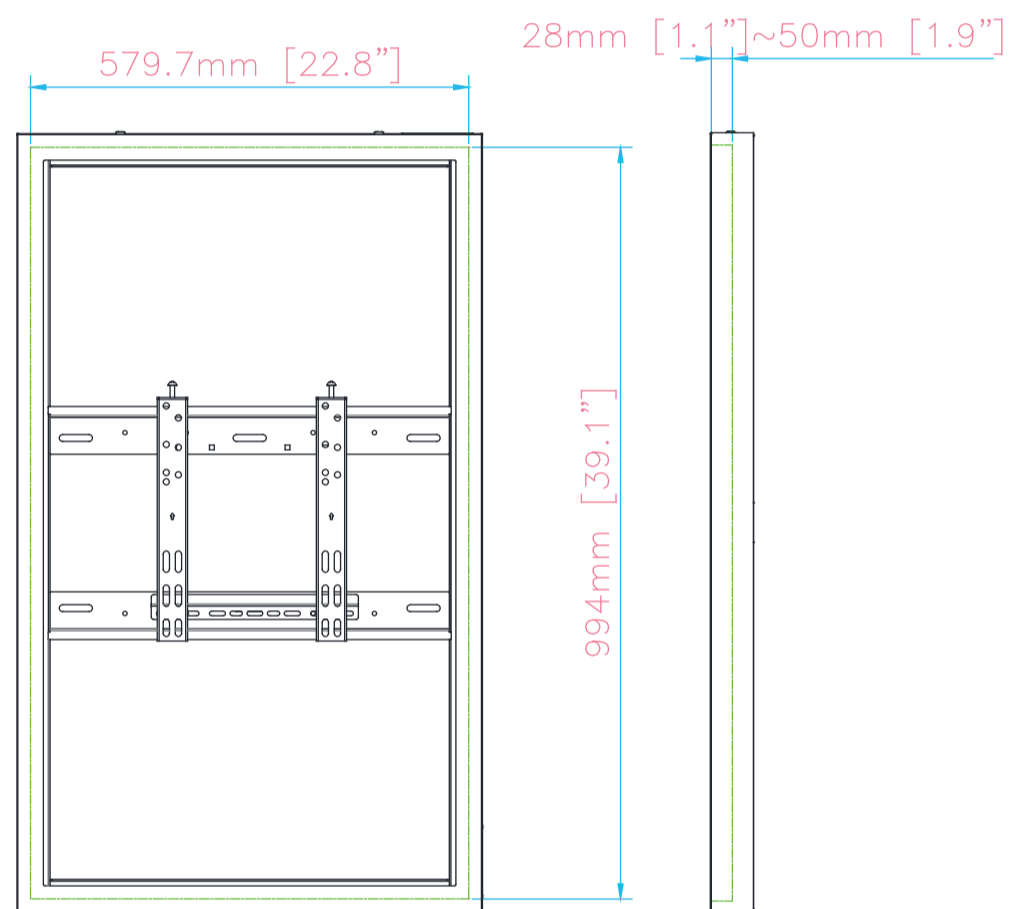

Outer measurements

Inner measurements

Applicable TV models:

LG: 43UH5F

Samsung: QBR/QMR/QHR43R QBC/QMC/QHC 43