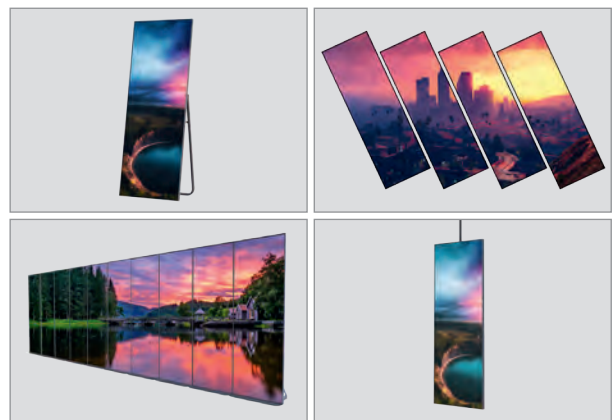

LEDUP

PLUG & PLAY LED SCREEN
SOLUTIONS FOR INDOOR AND
OUTDOOR PROJECTS

- → Key solutions for lower operational cost
- → No limit on advertisement content and change all content within 1 second
- → Turnkey solution for OOH digital advertisement
- → Integrated to centralized content management system
- → Customization for size, shape and color available upon request