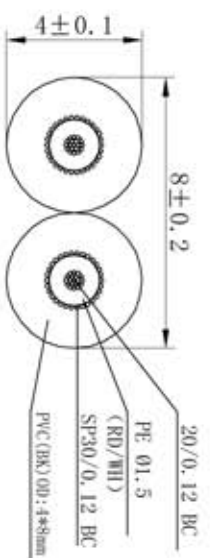

ISS	ZONE	DESCRIPTION\PER REQUEST\DATE
V	OPEN	Open drawings to customers

REVISIONS

1 2 3 4 5 6 7 8

ENOVA - PROFESSIONAL AUDIO CABLE

L=1M/2M/3M/4M

CABLE NO.: EC-A3-Bulk-100

Small size sleeve: 168x109MM

Connector Distribution GmbH

TITLE
2XRCA TO 2XRCA(L=1M/2M/3M/4M)

Part No.	EC-A3-CLMM-1
	EC-A3-CLMM-2
	EC-A3-CLMM-3
	EC-A3-CLMM-4

DIMENSIONS ARE IN MILLIMETERS		APPROVED	DATE
UNLESS OTHERWISE SPECIFIED		CHECKED	DATE
TOLERANCES		DRAWN	DATE
ANGLES = ±5°		FILE NO.	2020-01-03
UP TO 6 = ±0.2		ERP LINK:	
6-40 = ±0.4		SCALE	1/1
40-120 = ±0.6			
120-315 = ±1			
ABOVE 315 = ±1.6			