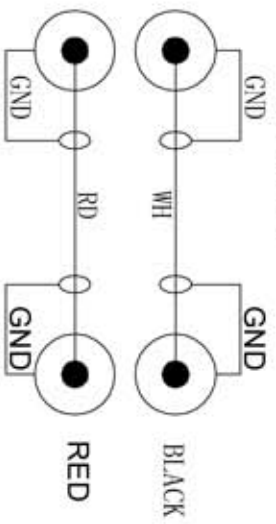

ISS	ZONE	DESCRIPTION\PER REQUEST\DATE
V	OPEN	Open drawings to customers

REVISIONS

1 2 3 4 5 6 7 8

ENOVA - PROFESSIONAL AUDIO CABLE

L=1M/2M/3M/4M

CABLE NO.: EC-A3-Bulk-100

Small size sleeve: 168x109MM

Connector Distribution GmbH

TITLE
2XRCA TO 2XRCA(L=1M/2M/3M/4M)

Part No.	EC-A3-CLMM-1
	EC-A3-CLMM-2
	EC-A3-CLMM-3
	EC-A3-CLMM-4

DIMENSIONS ARE IN MILLIMETERS		APPROVED	DATE
UNLESS OTHERWISE SPECIFIED		CHECKED	DATE
TOLERANCES		DRAWN	DATE
ANGLES = ±5°		FILE NO.	2020-01-03
UP TO 6 = ±0.2		ERP LINK:	
6-40 = ±0.4		SCALE	1/1
40-120 = ±0.6			
120-315 = ±1			
ABOVE 315 = ±1.6			