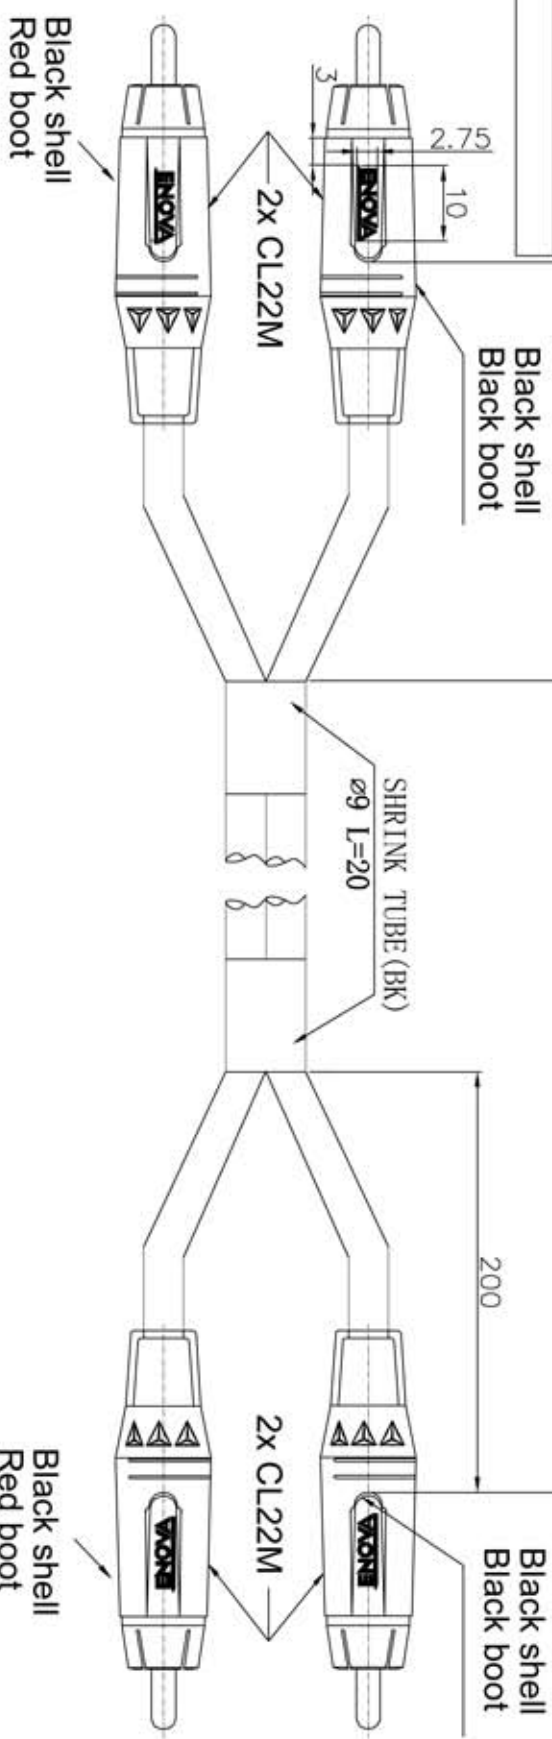

ISS	ZONE	DESCRIPTION\PER REQUEST\DATE
V	OPEN	Open drawings to customers

REVISIONS

1 2 3 4 5 6 7 8

ENOVA - PROFESSIONAL AUDIO CABLE

L=1M/2M/3M/4M

CABLE NO.: EC-A3-Bulk-100

Small size sleeve: 168x109MM

Connector Distribution GmbH

TITLE
2XRCA TO 2XRCA(L=1M/2M/3M/4M)

Part No.	EC-A3-CLMM-1
	EC-A3-CLMM-2
	EC-A3-CLMM-3
	EC-A3-CLMM-4

DIMENSIONS ARE IN MILLIMETERS		APPROVED	DATE
UNLESS OTHERWISE SPECIFIED		CHECKED	DATE
TOLERANCES		DRAWN	DATE
ANGLES = ±5°		FILE NO.	2020-01-03
UP TO 6 = ±0.2		ERP LINK:	
6-40 = ±0.4		SCALE	1/1
40-120 = ±0.6			
120-315 = ±1			
ABOVE 315 = ±1.6			