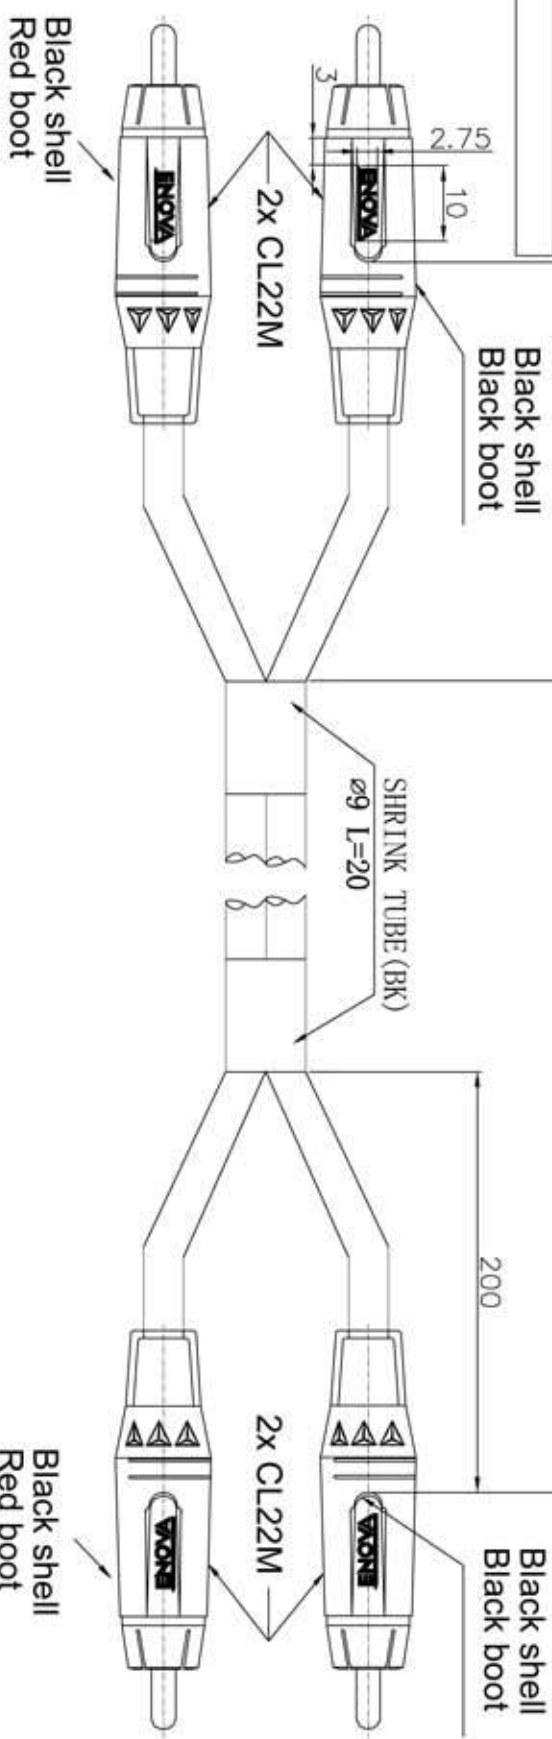

ISS	ZONE	DESCRIPTION\PER REQUEST\DATE
V	OPEN	Open drawings to customers

REVISIONS

1 2 3 4 5 6 7 8

ENOVA - PROFESSIONAL AUDIO CABLE

L=1M/2M/3M/4M

CABLE NO.: EC-A3-Bulk-100

Small size sleeve: 168x109MM

Connector Distribution GmbH

TITLE  
2XRCA TO 2XRCA(L=1M/2M/3M/4M)

Part No.
EC-A3-CLMM-1
EC-A3-CLMM-2
EC-A3-CLMM-3
EC-A3-CLMM-4

DIMENSIONS ARE IN MILLIMETERS		APPROVED	DATE
UNLESS OTHERWISE SPECIFIED		CHECKED	DATE
TOLERANCES		DRAWN	DATE
ANGLES = ±5°		QINSUN	2020-01-03
Up to 6 = ±0.2		FILE NO.	
6-40 = ±0.4		ERR LINK:	
40-120 = ±0.6		SCALE	1/1
120-315 = ±1			
ABOVE 315 = ±1.6			
THIRD_ANGLE			

PART NO.	EC-A3-CLMM-1	REV.	A1
----------	--------------	------	----