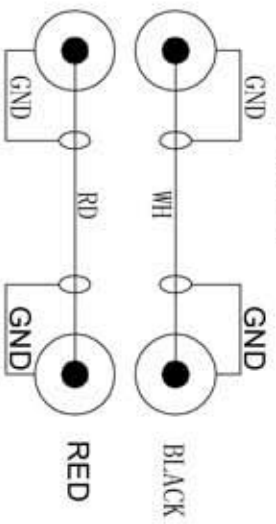

ISS	ZONE	DESCRIPTION\PER REQUEST\DATE
V	OPEN	Open drawings to customers

REVISIONS

1 2 3 4 5 6 7 8

ENOVA - PROFESSIONAL AUDIO CABLE

L=1M/2M/3M/4M

CABLE NO.: EC-A3-Bulk-100

Small size sleeve: 168x109MM

Connector Distribution GmbH

TITLE  
2XRCA TO 2XRCA(L=1M/2M/3M/4M)

Part No.
EC-A3-CLMM-1
EC-A3-CLMM-2
EC-A3-CLMM-3
EC-A3-CLMM-4

DIMENSIONS ARE IN MILLIMETERS		APPROVED	DATE
UNLESS OTHERWISE SPECIFIED		CHECKED	DATE
TOLERANCES		DRAWN	DATE
ANGLES = ±5°		QINSUN	2020-01-03
Up to 6 = ±0.2		FILE NO.	
6-40 = ±0.4		ERR LINK:	
40-120 = ±0.6		SCALE	1/1
120-315 = ±1			
ABOVE 315 = ±1.6			
THIRD_ANGLE			

PART NO.	EC-A3-CLMM-1	REV.	A1
----------	--------------	------	----