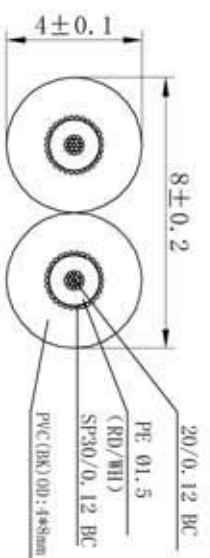

ISS	ZONE	DESCRIPTION\PER REQUEST\DATE
V	OPEN	Open drawings to customers

REVISIONS

1 2 3 4 5 6 7 8

ENOVA - PROFESSIONAL AUDIO CABLE

L=1M/2M/3M/4M

CABLE NO.: EC-A3-Bulk-100

Small size sleeve: 168x109MM

Connector Distribution GmbH

TITLE  
2XRCA TO 2XRCA(L=1M/2M/3M/4M)

Part No.
EC-A3-CLMM-1
EC-A3-CLMM-2
EC-A3-CLMM-3
EC-A3-CLMM-4

DIMENSIONS ARE IN MILLIMETERS		APPROVED	DATE
UNLESS OTHERWISE SPECIFIED		CHECKED	DATE
TOLERANCES		DRAWN	DATE
ANGLES = ±5°		QINSUN	2020-01-03
Up to 6 = ±0.2		FILE NO.	
6-40 = ±0.4		ERR LINK:	
40-120 = ±0.6		SCALE	1/1
120-315 = ±1			
ABOVE 315 = ±1.6			
THIRD_ANGLE			