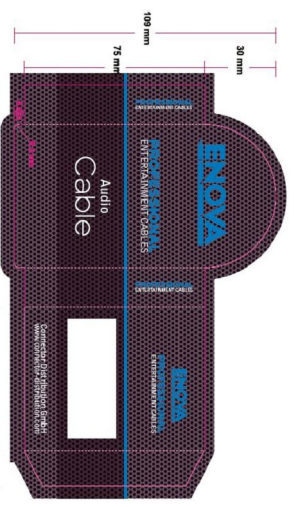

ISS	ZONE	DESCRIPTION\PER REQUEST\DATE
V	OPEN	Open drawings to customers

REVISIONS

ENOVA - PROFESSIONAL AUDIO CABLE

Black shell
Black boot

Black shell
Red boot

CABLE NO.: EC-A3-Bulk-100

Small size sleeve: 168x109MM

Part No.	EC-A3-CLMPLM-1
	EC-A3-CLMPLM-2
	EC-A3-CLMPLM-3
	EC-A3-CLMPLM-4

DIMENSIONS ARE IN MILLIMETERS		APPROVED	DATE
UNLESS OTHERWISE SPECIFIED		CHECKED	DATE
TOLERANCES		DRAWN	QINSUN
ANGLES = ±5°		DATE	2020-01-03
UP TO 6 = ±0.2		FILE NO.	
6-40 = ±0.4		THIRD_ANGLE	
40-120 = ±0.6		SCALE	1/1
120-315 = ±1		ERR LINK:	
ABOVE 315 = ±1.6		PART NO.	EC-A3-CLMPLM-1
		REV.	A1

Connector Distribution GmbH

2XRCA TO 2x6.3MM MONO(L=1M/2M/3M/4M)