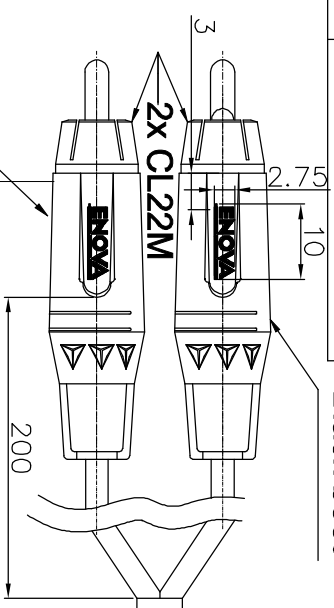

ISS	ZONE	DESCRIPTION\PER REQUEST\DATE
V	OPEN	Open drawings to customers

REVISIONS

ENOVA - PROFESSIONAL AUDIO CABLE

Black shell
Black boot

Black shell
Red boot

CABLE NO.: EC-A3-Bulk-100

Small size sleeve: 168x109MM

Part No.	EC-A3-CLMPLM-1
	EC-A3-CLMPLM-2
	EC-A3-CLMPLM-3
	EC-A3-CLMPLM-4

DIMENSIONS ARE IN MILLIMETERS		APPROVED	DATE
UNLESS OTHERWISE SPECIFIED		CHECKED	DATE
TOLERANCES		DRAWN	QINSUN
ANGLES = ±5°		DATE	2020-01-03
UP TO 6 = ±0.2		FILE NO.	
6-40 = ±0.4		THIRD_ANGLE	
40-120 = ±0.6		SCALE	1/1
120-315 = ±1		ERR LINK:	
ABOVE 315 = ±1.6		PART NO.	EC-A3-CLMPLM-1
		REV.	A1

Connector Distribution GmbH

2XRCA TO 2x6.3MM MONO(L=1M/2M/3M/4M)