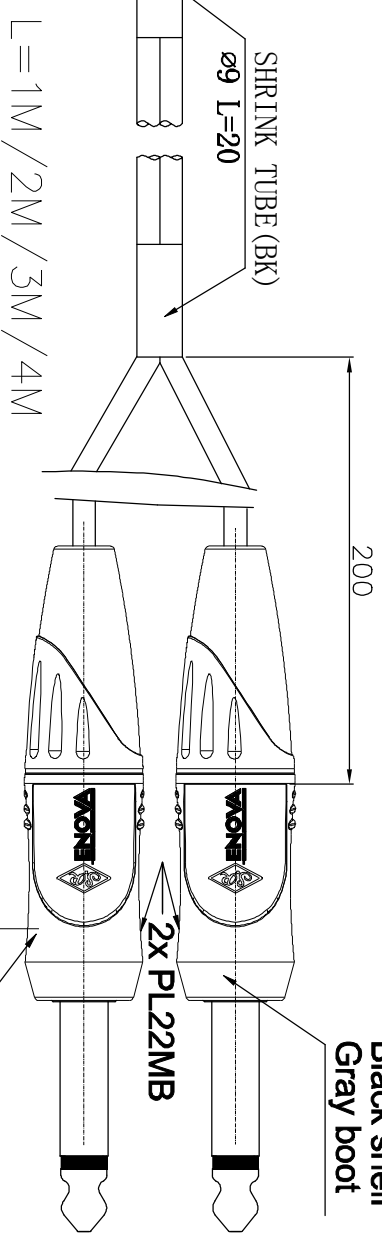

ISS	ZONE	DESCRIPTION\PER REQUEST\DATE
V	OPEN	Open drawings to customers

REVISIONS

ENOVA - PROFESSIONAL AUDIO CABLE

Black shell
Black boot

Black shell
Red boot

CABLE NO.: EC-A3-Bulk-100

Small size sleeve: 168x109MM

Part No.	EC-A3-CLMPLM-1
	EC-A3-CLMPLM-2
	EC-A3-CLMPLM-3
	EC-A3-CLMPLM-4

DIMENSIONS ARE IN MILLIMETERS		APPROVED	DATE
UNLESS OTHERWISE SPECIFIED		CHECKED	DATE
TOLERANCES		DRAWN	QINSUN
ANGLES = ±5°		DATE	2020-01-03
UP TO 6 = ±0.2		FILE NO.	
6-40 = ±0.4		THIRD_ANGLE	
40-120 = ±0.6		SCALE	1/1
120-315 = ±1		ERR LINK:	
ABOVE 315 = ±1.6		PART NO.	EC-A3-CLMPLM-1
		REV.	A1

Connector Distribution GmbH

2XRCA TO 2x6.3MM MONO(L=1M/2M/3M/4M)