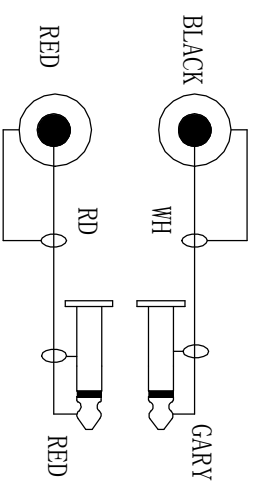

ISS	ZONE	DESCRIPTION\PER REQUEST\DATE
V	OPEN	Open drawings to customers

REVISIONS

ENOVA - PROFESSIONAL AUDIO CABLE

Black shell
Black boot

Black shell
Red boot

CABLE NO.: EC-A3-Bulk-100

Small size sleeve: 168x109MM

Part No.	EC-A3-CLMPLM-1
	EC-A3-CLMPLM-2
	EC-A3-CLMPLM-3
	EC-A3-CLMPLM-4

DIMENSIONS ARE IN MILLIMETERS		APPROVED	DATE
UNLESS OTHERWISE SPECIFIED		CHECKED	DATE
TOLERANCES		DRAWN	QINSUN
ANGLES = ±5°		DATE	2020-01-03
UP TO 6 = ±0.2		FILE NO.	
6-40 = ±0.4		THIRD_ANGLE	
40-120 = ±0.6		SCALE	1/1
120-315 = ±1		ERR LINK:	
ABOVE 315 = ±1.6		PART NO.	EC-A3-CLMPLM-1
		REV.	A1

Connector Distribution GmbH

2XRCA TO 2x6.3MM MONO(L=1M/2M/3M/4M)