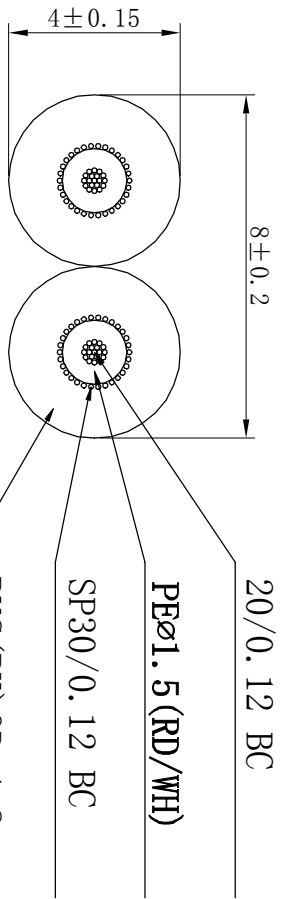

ISS	ZONE	DESCRIPTION\PER REQUEST\DATE
V	OPEN	Open drawings to customers

REVISIONS

ENOVA - PROFESSIONAL AUDIO CABLE

Black shell
Black boot

Black shell
Red boot

CABLE NO.: EC-A3-Bulk-100

Small size sleeve: 168x109MM

Part No.	EC-A3-CLMPLM-1
	EC-A3-CLMPLM-2
	EC-A3-CLMPLM-3
	EC-A3-CLMPLM-4

DIMENSIONS ARE IN MILLIMETERS		APPROVED	DATE
UNLESS OTHERWISE SPECIFIED		CHECKED	DATE
TOLERANCES		DRAWN	QINSUN
ANGLES = ±5°		DATE	2020-01-03
UP TO 6 = ±0.2		FILE NO.	
6-40 = ±0.4		THIRD_ANGLE	
40-120 = ±0.6		SCALE	1/1
120-315 = ±1		ERR LINK:	
ABOVE 315 = ±1.6		PART NO.	EC-A3-CLMPLM-1
		REV.	A1

Connector Distribution GmbH

2XRCA TO 2x6.3MM MONO(L=1M/2M/3M/4M)