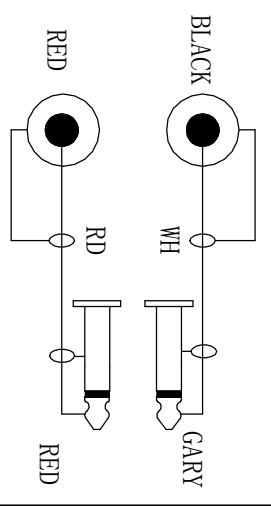

ISS	ZONE	DESCRIPTION\PER REQUEST\DATE
V	OPEN	Open drawings to customers

REVISIONS	1	2	3	4	5	6	7	8
DESCRIPTION	ENOVA - PROFESSIONAL AUDIO CABLE							

Medium size sleeve: 230x154MM

CABLE NO.: EC-A3-Bulk-100

Part No.	EC-A3-CLMPLM-5
	EC-A3-CLMPLM-6
	EC-A3-CLMPLM-7

DIMENSIONS ARE IN MILLIMETERS UNLESS OTHERWISE SPECIFIED		APPROVED	DATE	TITLE	
TOLERANCES		CHECKED	DATE	Connector Distribution GmbH	
ANGLES = ±5°		DRAWN	DATE		
UP TO 6 = ±0.2		QINSUN	2020-01-03		
6-40 = ±0.4		FILE NO.		2XRCA TO 2x6.3MM MONO(L=5M/6M/7M)	
40-120 = ±0.6		THIRD_ANGLE		PART NO. EC-A3-CLMPLM-5	
120-315 = ±1		SCALE	1/1	REV. A1	
ABOVE 315 = ±1.6		ERR LINK:			