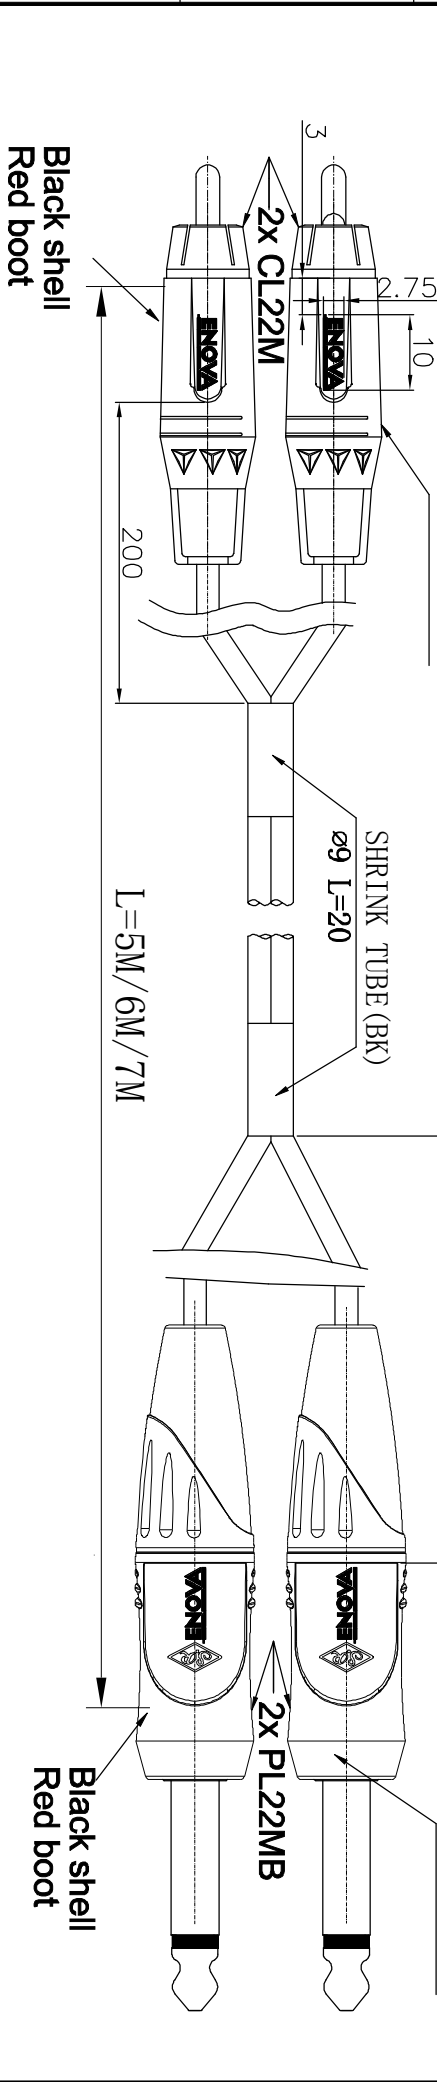

ISS	ZONE	DESCRIPTION\PER REQUEST\DATE
V	OPEN	Open drawings to customers

REVISIONS	1	2	3	4	5	6	7	8
DESCRIPTION	ENOVA - PROFESSIONAL AUDIO CABLE							

Medium size sleeve: 230x154MM

CABLE NO.: EC-A3-Bulk-100

Part No.	EC-A3-CLMPLM-5
	EC-A3-CLMPLM-6
	EC-A3-CLMPLM-7

DIMENSIONS ARE IN MILLIMETERS UNLESS OTHERWISE SPECIFIED		APPROVED	DATE	TITLE	
TOLERANCES		CHECKED	DATE	Connector Distribution GmbH	
ANGLES = ±5°		DRAWN	DATE		
UP TO 6 = ±0.2		QINSUN	2020-01-03		
6-40 = ±0.4		FILE NO.		2XRCA TO 2x6.3MM MONO(L=5M/6M/7M)	
40-120 = ±0.6		THIRD_ANGLE		PART NO. EC-A3-CLMPLM-5	
120-315 = ±1		SCALE	1/1	REV. A1	
ABOVE 315 = ±1.6		ERR LINK:			