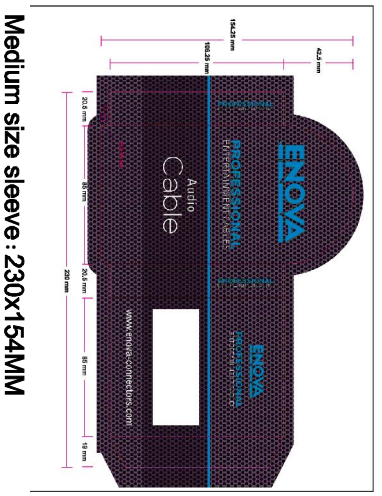

ISS	ZONE	DESCRIPTION\PER REQUEST\DATE
V	OPEN	Open drawings to customers

REVISIONS	1	2	3	4	5	6	7	8
DESCRIPTION	ENOVA - PROFESSIONAL AUDIO CABLE							

Medium size sleeve: 230x154MM

CABLE NO.: EC-A3-Bulk-100

Part No.	EC-A3-CLMPLM-5
	EC-A3-CLMPLM-6
	EC-A3-CLMPLM-7

DIMENSIONS ARE IN MILLIMETERS UNLESS OTHERWISE SPECIFIED		APPROVED	DATE	TITLE	
TOLERANCES		CHECKED	DATE	Connector Distribution GmbH	
ANGLES = ±5°		DRAWN	DATE		
UP TO 6 = ±0.2		QINSUN	2020-01-03		
6-40 = ±0.4		FILE NO.		2XRCA TO 2x6.3MM MONO(L=5M/6M/7M)	
40-120 = ±0.6		THIRD_ANGLE		PART NO. EC-A3-CLMPLM-5	
120-315 = ±1		SCALE	1/1	REV. A1	
ABOVE 315 = ±1.6		ERR LINK:			