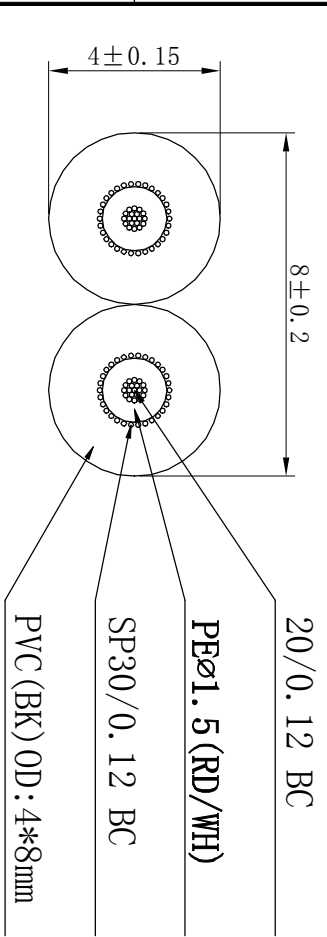

ISS	ZONE	DESCRIPTION\PER REQUEST\DATE
V	OPEN	Open drawings to customers

REVISIONS	1	2	3	4	5	6	7	8
DESCRIPTION	ENOVA - PROFESSIONAL AUDIO CABLE							

Medium size sleeve: 230x154MM

CABLE NO.: EC-A3-Bulk-100

Part No.	EC-A3-CLMPLM-5
	EC-A3-CLMPLM-6
	EC-A3-CLMPLM-7

DIMENSIONS ARE IN MILLIMETERS UNLESS OTHERWISE SPECIFIED		APPROVED	DATE	TITLE	
TOLERANCES		CHECKED	DATE	Connector Distribution GmbH	
ANGLES = ±5°		DRAWN	DATE		
UP TO 6 = ±0.2		QINSUN	2020-01-03		
6-40 = ±0.4		FILE NO.		2XRCA TO 2x6.3MM MONO(L=5M/6M/7M)	
40-120 = ±0.6		THIRD_ANGLE		PART NO. EC-A3-CLMPLM-5	
120-315 = ±1		SCALE	1/1	REV. A1	
ABOVE 315 = ±1.6		ERR LINK:			