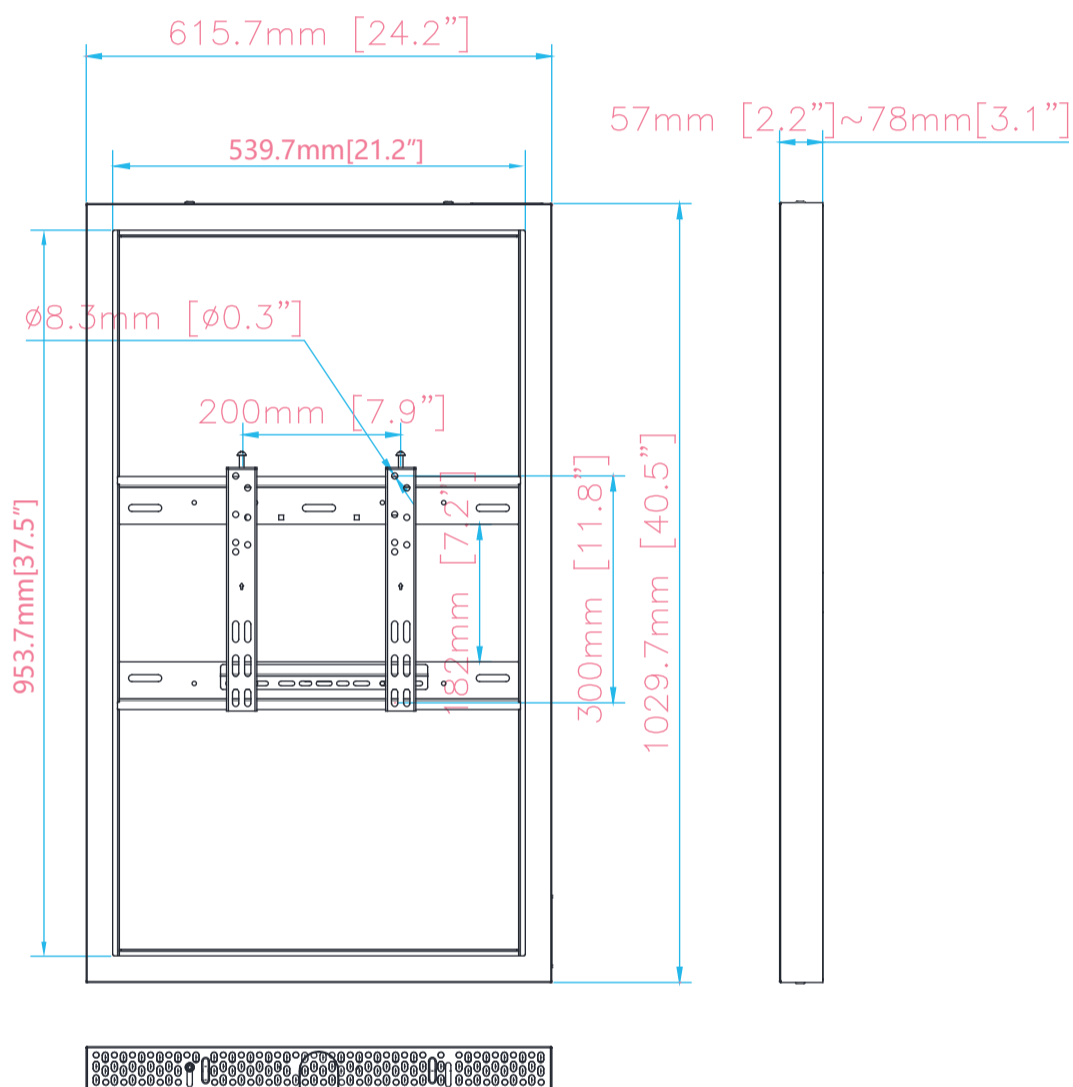

Outer measurements

Inner measurements

Applicable TV models:

LG: 43UH5F

Samsung: QBR/QMR/QHR43R QBC/QMC/QHC 43